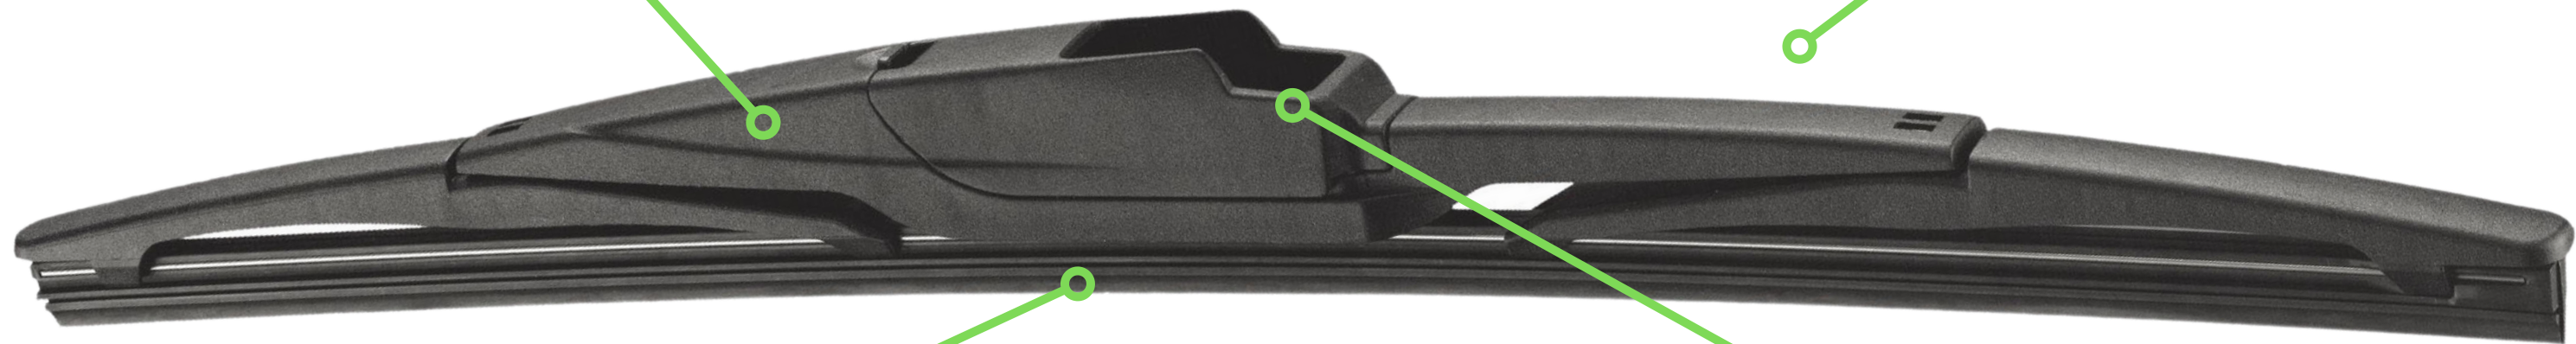

Struttura

TPR durevole nel tempo, insensibile ai picchi termici

Telaio Monocorpo

Lamine in acciaio INOX
8 misure

Gomma naturale

(Importata dal Vietnam) + Carbon black (Composto elastomerico brevettato From USA CABOT company)

KIT 12 adattori

12 adattatori per la migliore adattabilità